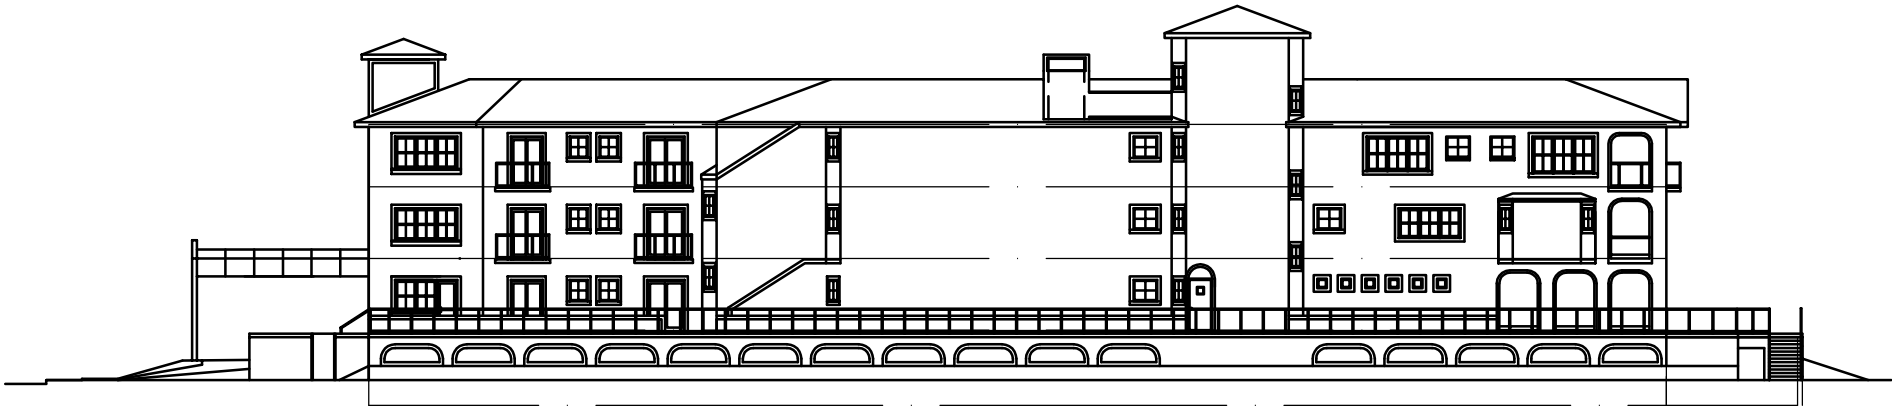

NORTH ELEVATION
SCALE: 1/8" = 1'-0"

WEST ELEVATION
SCALE: 1/8" = 1'-0"

1 EXTERIOR ELEVATIONS
SCALE: 1/8" = 1'-0"

Inlet Plaza
100 Inlet Way
Palm Beach Shores, Florida 33404

© Copyright
S. Raymond Berry
• AIA • Architect • Planner • N.C.A.R.B. • 20 Lake Drive • Palm Beach Shores, Fl. 33404 • Phone (561) 254-2740 • Fax (561) 842-7297