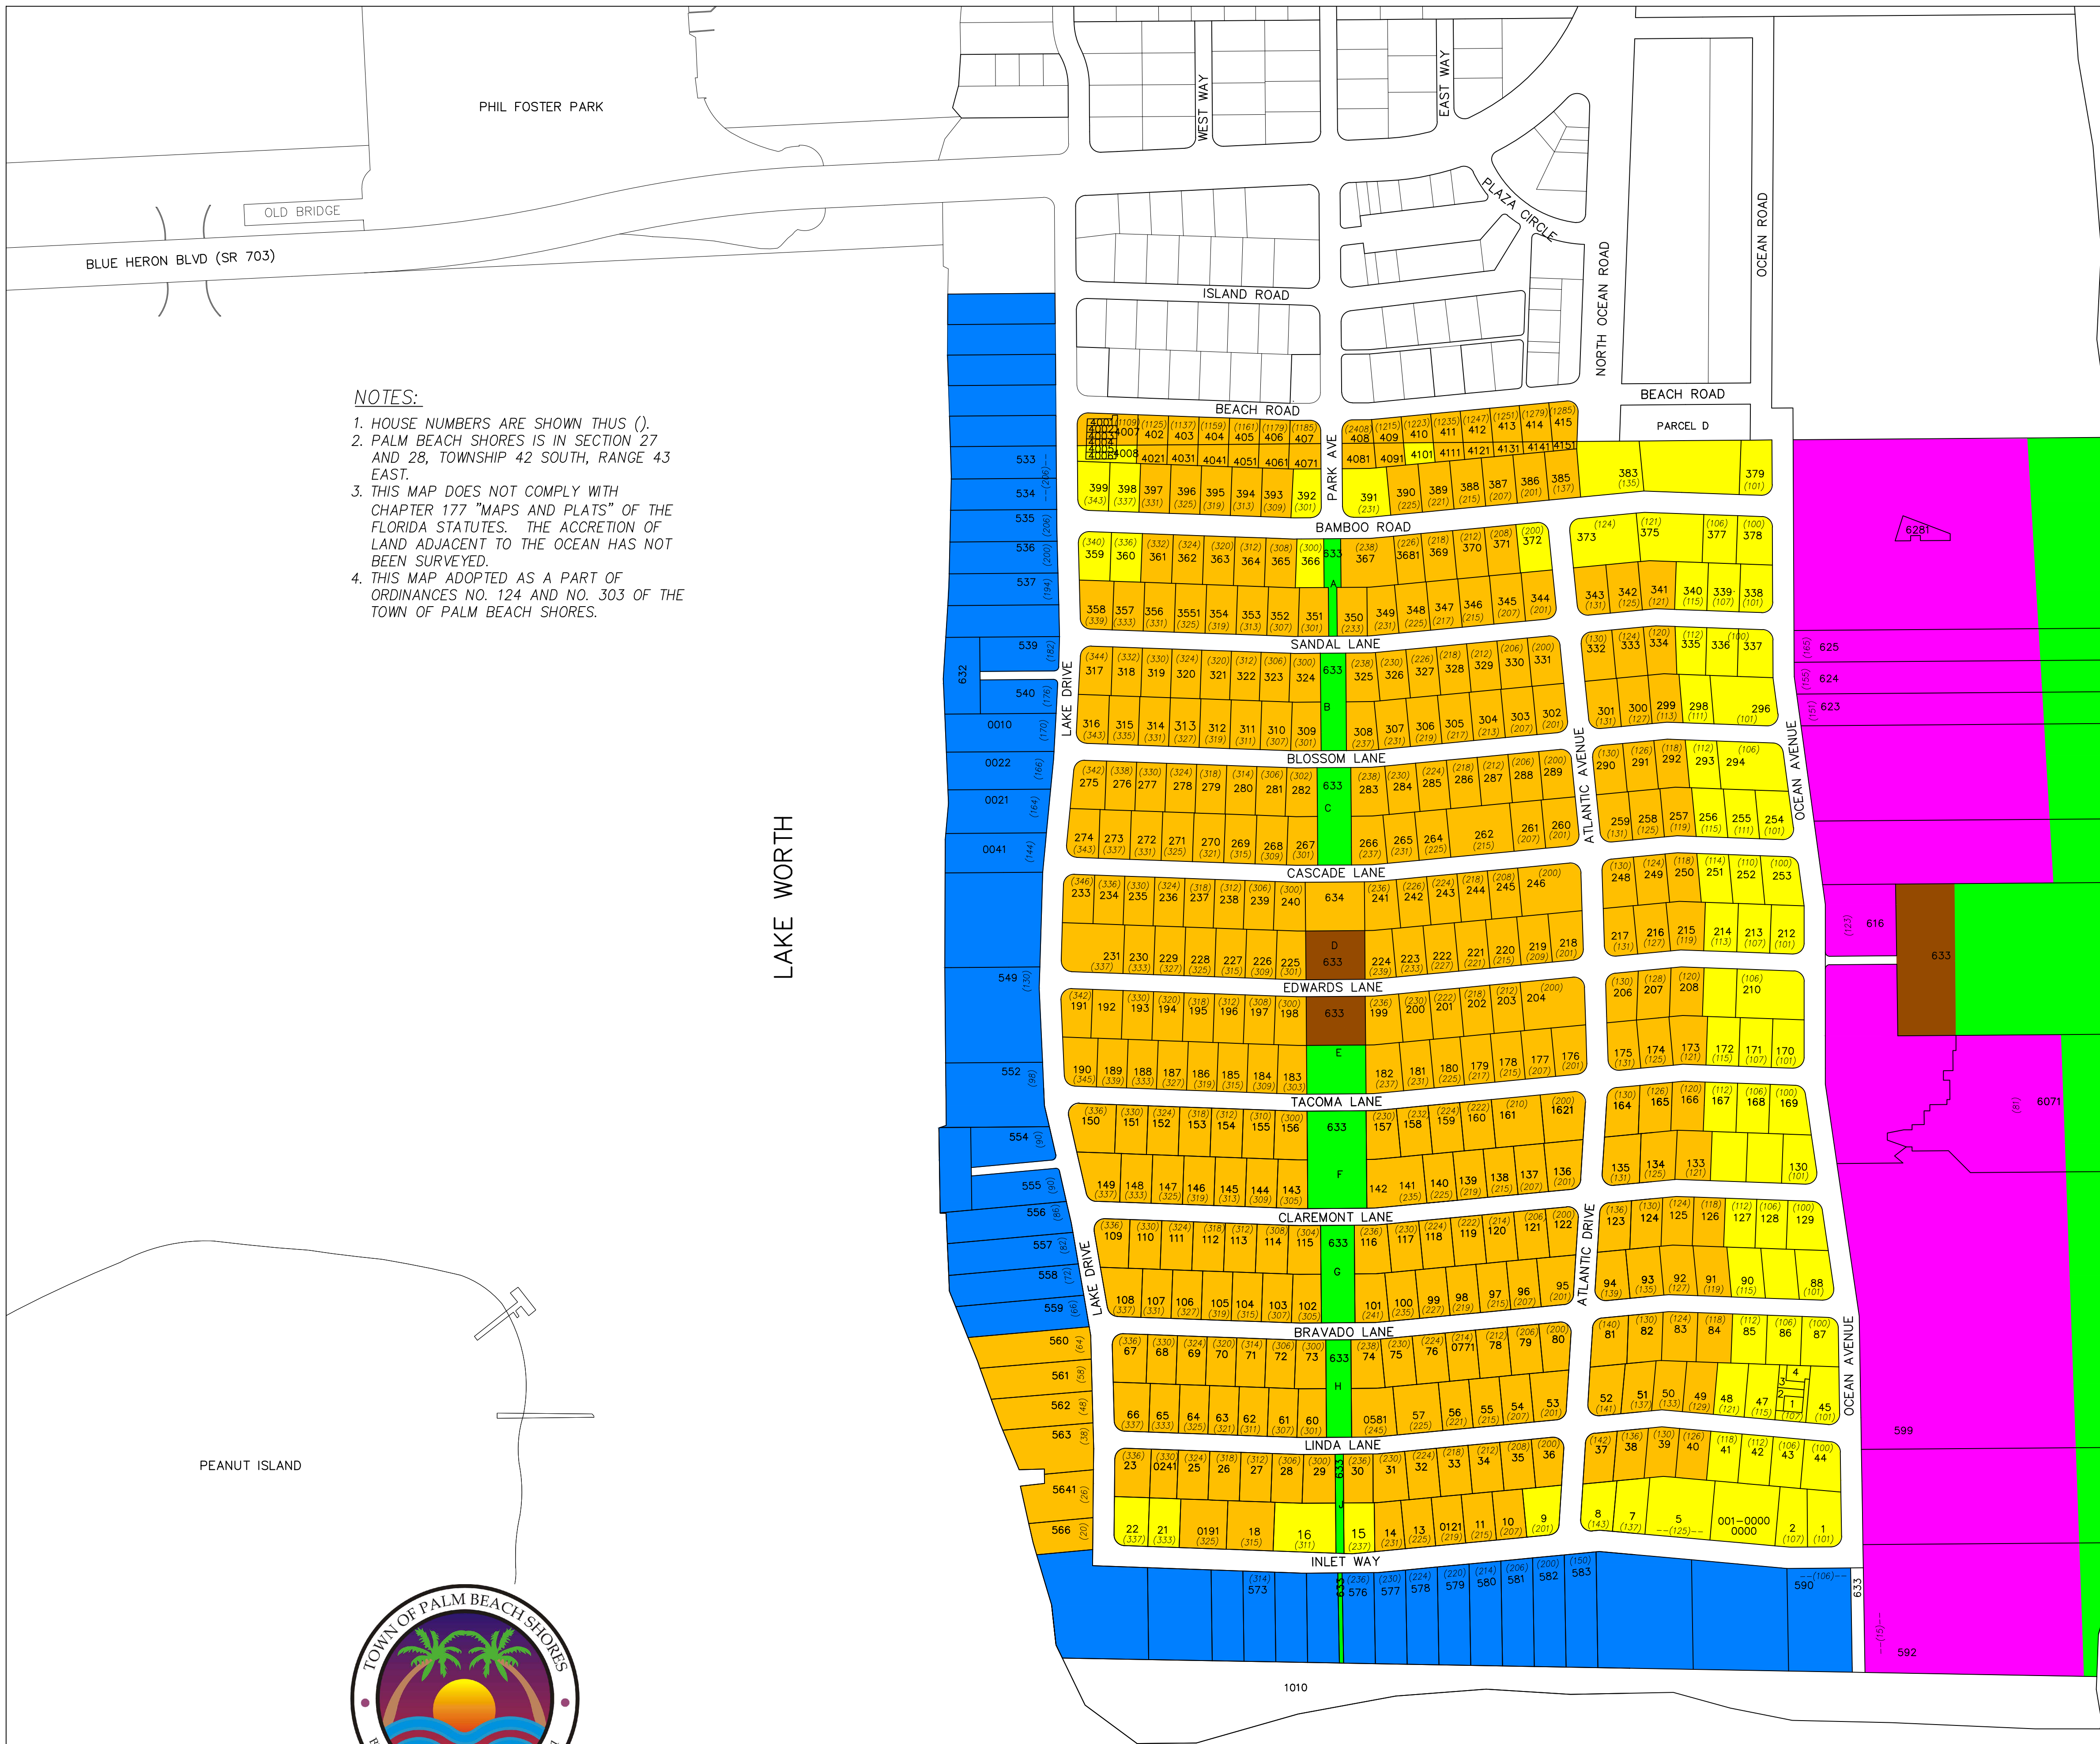

# ZONING MAP PALM BEACH SHORES

## LEGEND

- ZONE A
- ZONE B
- ZONE C
- ZONE D
- ZONE P
- ZONE ROS

DONATED BY:

### NOTES:

1. HOUSE NUMBERS ARE SHOWN THUS ( ).
2. PALM BEACH SHORES IS IN SECTION 27 AND 28, TOWNSHIP 42 SOUTH, RANGE 43 EAST.
3. THIS MAP DOES NOT COMPLY WITH CHAPTER 177 "MAPS AND PLATS" OF THE FLORIDA STATUTES. THE ACCRETION OF LAND ADJACENT TO THE OCEAN HAS NOT BEEN SURVEYED.
4. THIS MAP ADOPTED AS A PART OF ORDINANCES NO. 124 AND NO. 303 OF THE TOWN OF PALM BEACH SHORES.

LAKE WORTH

ATLANTIC OCEAN

LAKE WORTH INLET